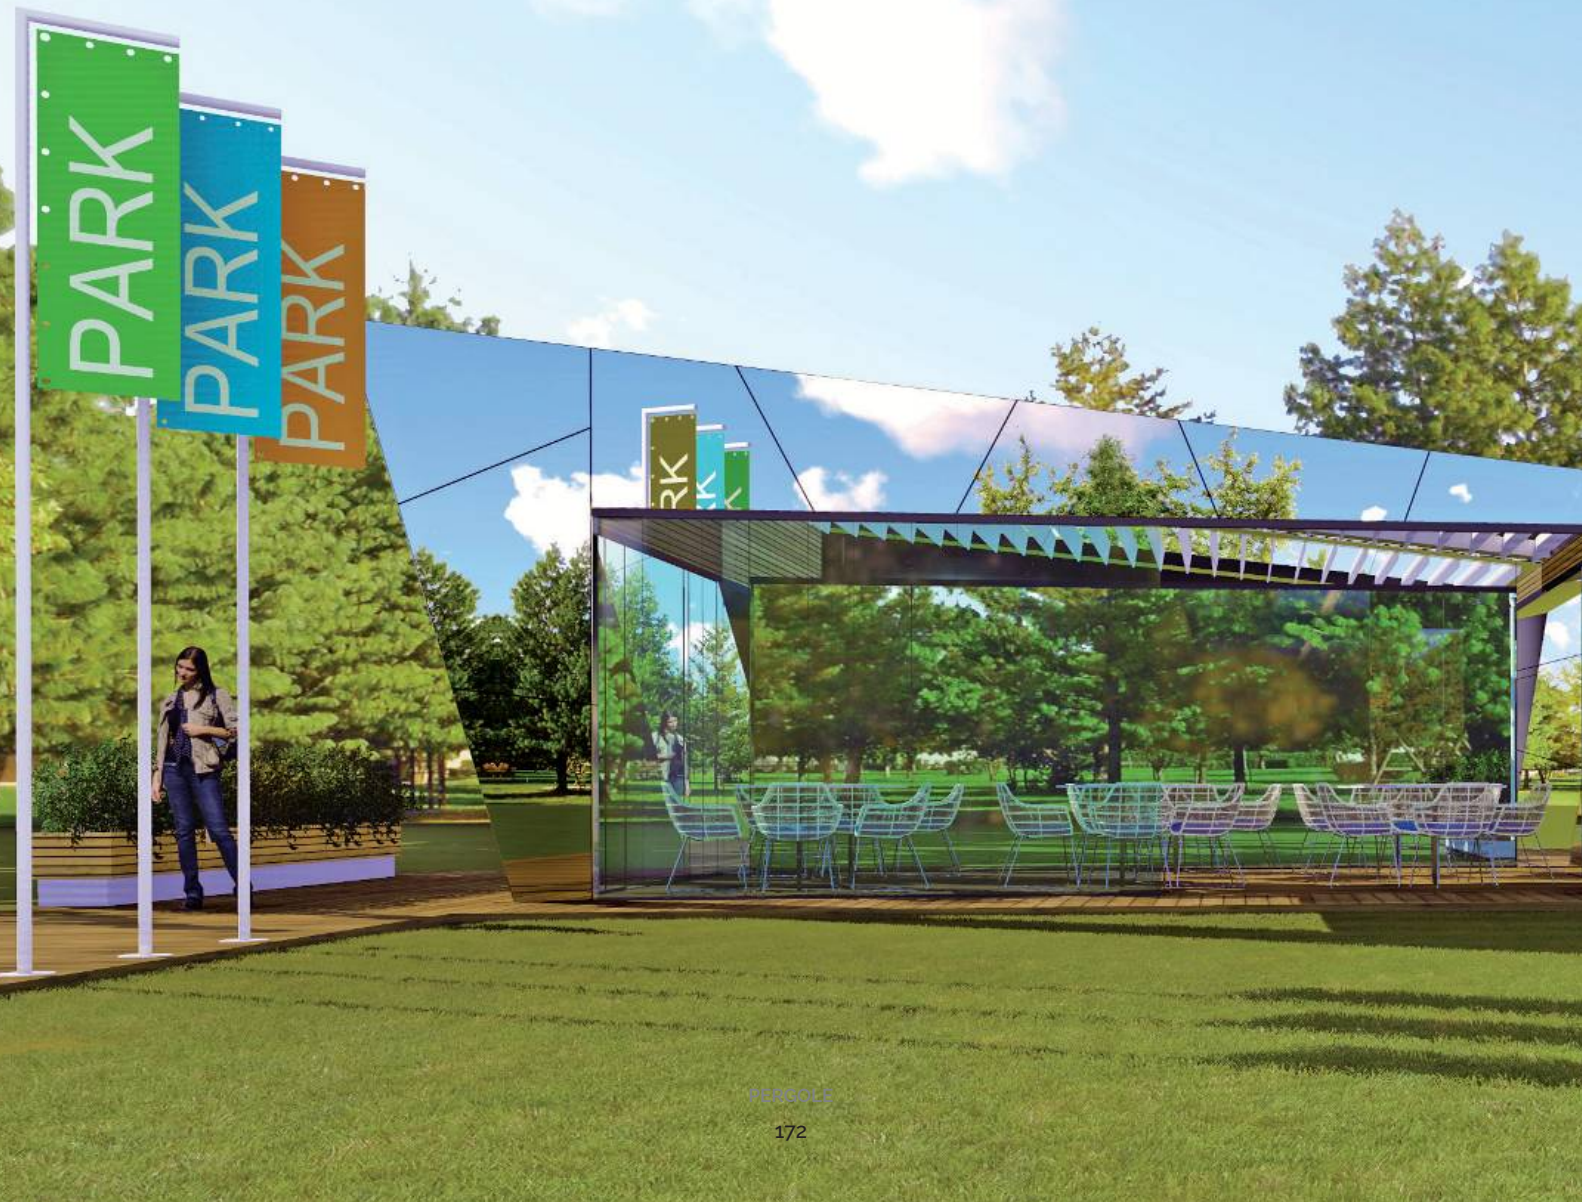

Dehors Park

Modular structure in galvanized steel frame and external claddings in:

- natural larch wood
- louvres in aluminium or novowood
- Dibond mirrored aluminium
- corten steel

Sliding glass walls.

Motorized Shade roof system.

Modular structure in galvanized steel frame and external claddings in:

- natural larch wood
- louvres in aluminium or novowood
- Dibond mirrored aluminium
- corten steel

Sliding glass walls.

Motorized Shade roof system.