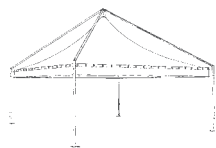

GAZEBO EVOLUTION

40 years of outdoor passion

1983
Gazebo Pagoda,
primo brevetto in Italia